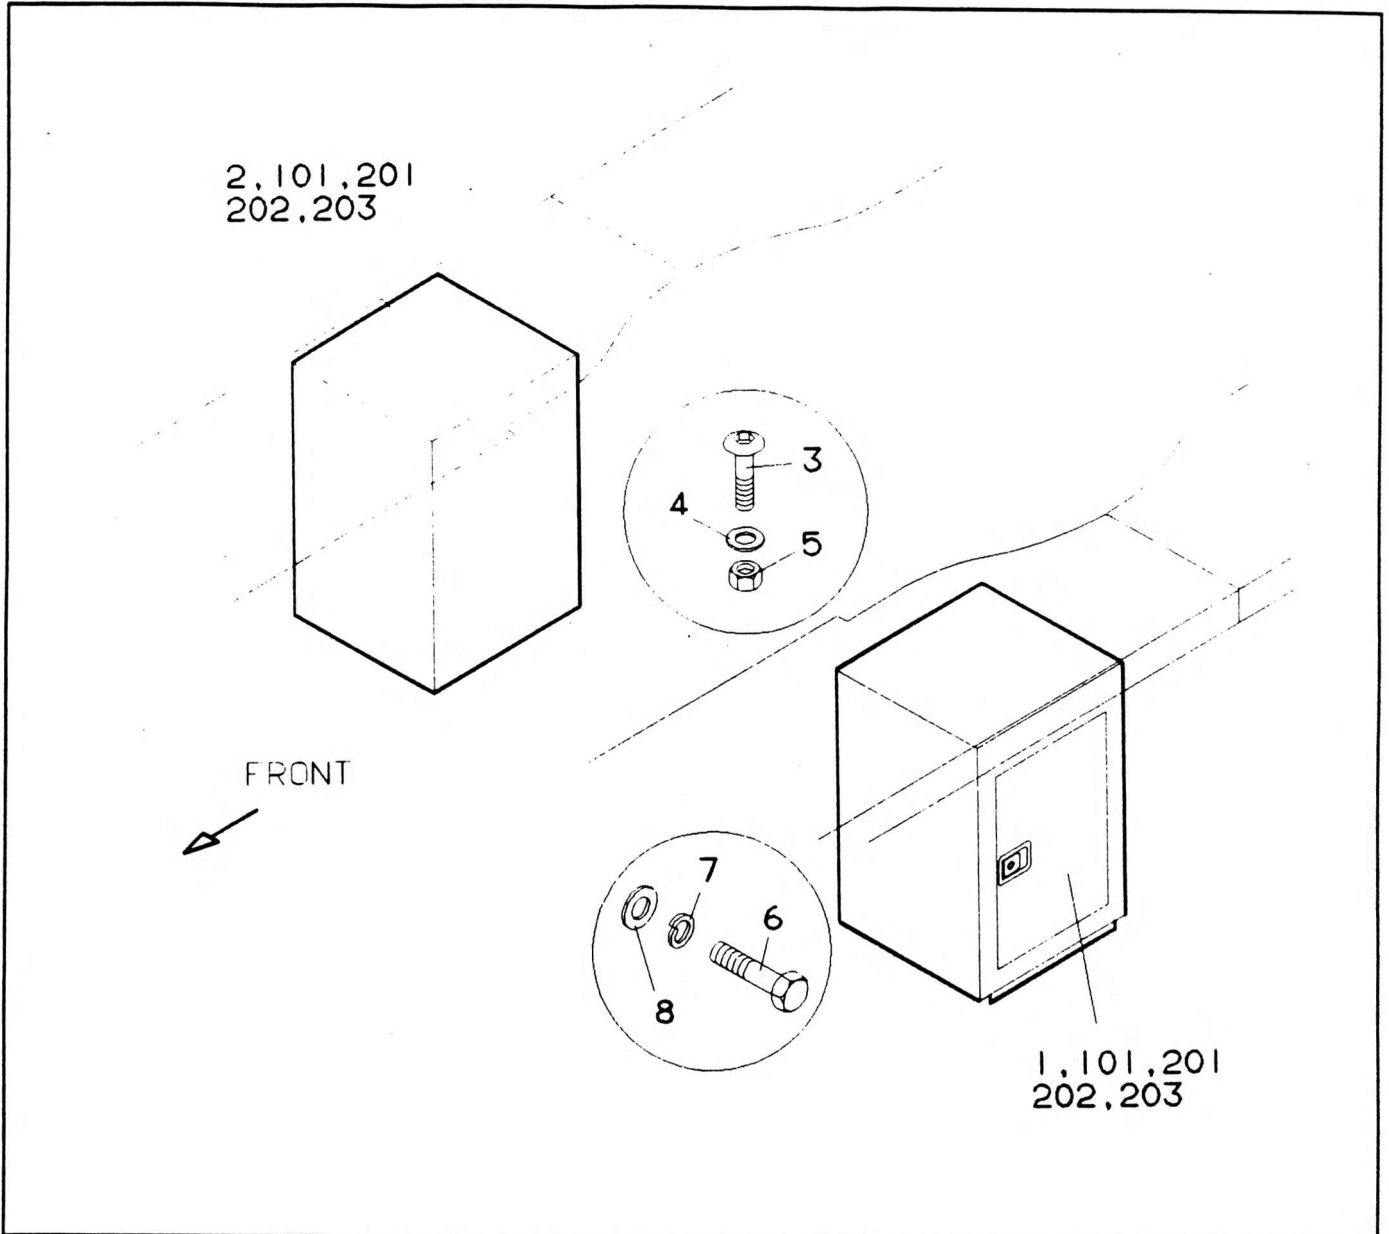

TOOL BOX ASSEMBLY

NO.	PART NO	QTY.	DESCRIPTION	NO.	PART NO	QTY.	DESCRIPTION
1	6-176-990133	1	Toolbox Weldment Incl. Item 101	202	7-585-000099	1	Latch
2	6-176-990159	1	Toolbox Weldment Incl. Item 101	203	7-760-995004	4	Pop Rivet
3	7050506	8	Screw Hex Socket Button Head M10 x 30mm				
4	7-951-190014	8	Washer M10				
5	7-661-190003	8	Nut Hex M10				
6	7-126-241353	8	Screw Hex Head M16 x 30mm				
7	7-951-240210	8	Spring Washer M16				
8	7-951-240014	8	Washer Plain M16				
101	6-392-990138	1	Door Weld Incl. Items 201-203				
201	6-392-990138	1	Door				